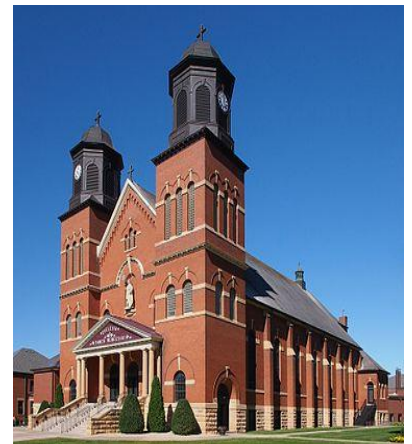

Tourco Travel Presents...

ETHNIC CHURCHES

April 5, 2018
(Thursday)

$69.00 Per Person

We travel to Chech country, New Prague, MN. for included coffee & famous "Kelechi" with time for bakery shopping. A visit to St. Wenceslaus Catholic Church is our 1st church visit. Continuing to Sleepy Eye, historic St. Mary's Catholic Church is on our schedule. The Cathedral of Holy Trinity in New Ulm is our next destination with included lunch at famous Kaiserhoff German Restaurant in New Ulm. Join us for an ethnic journey and interesting day!

Tour Includes:

- ❖ Deluxe Motorcoach Transportation
- ❖ Lunch & Churches
- ❖ Tourco Tour Manager

Cathedral of the Holy Trinity Church of St. Wenceslaus--Catholic

Contact: Tourco Travel # 763-780-2985
Call to make reservation
1555-8th St SE
Forest Lake, MN 55025

Make Checks Payable to: Tourco Travel

~~~~~

Name: _____

Address: _____ Phone # _____

City: _____ State _____ Zip _____

Cancellation Policy: If notification is made at least 4 business day prior to departure the Customer will receives a Credit Memo less any unrecoverable cost.